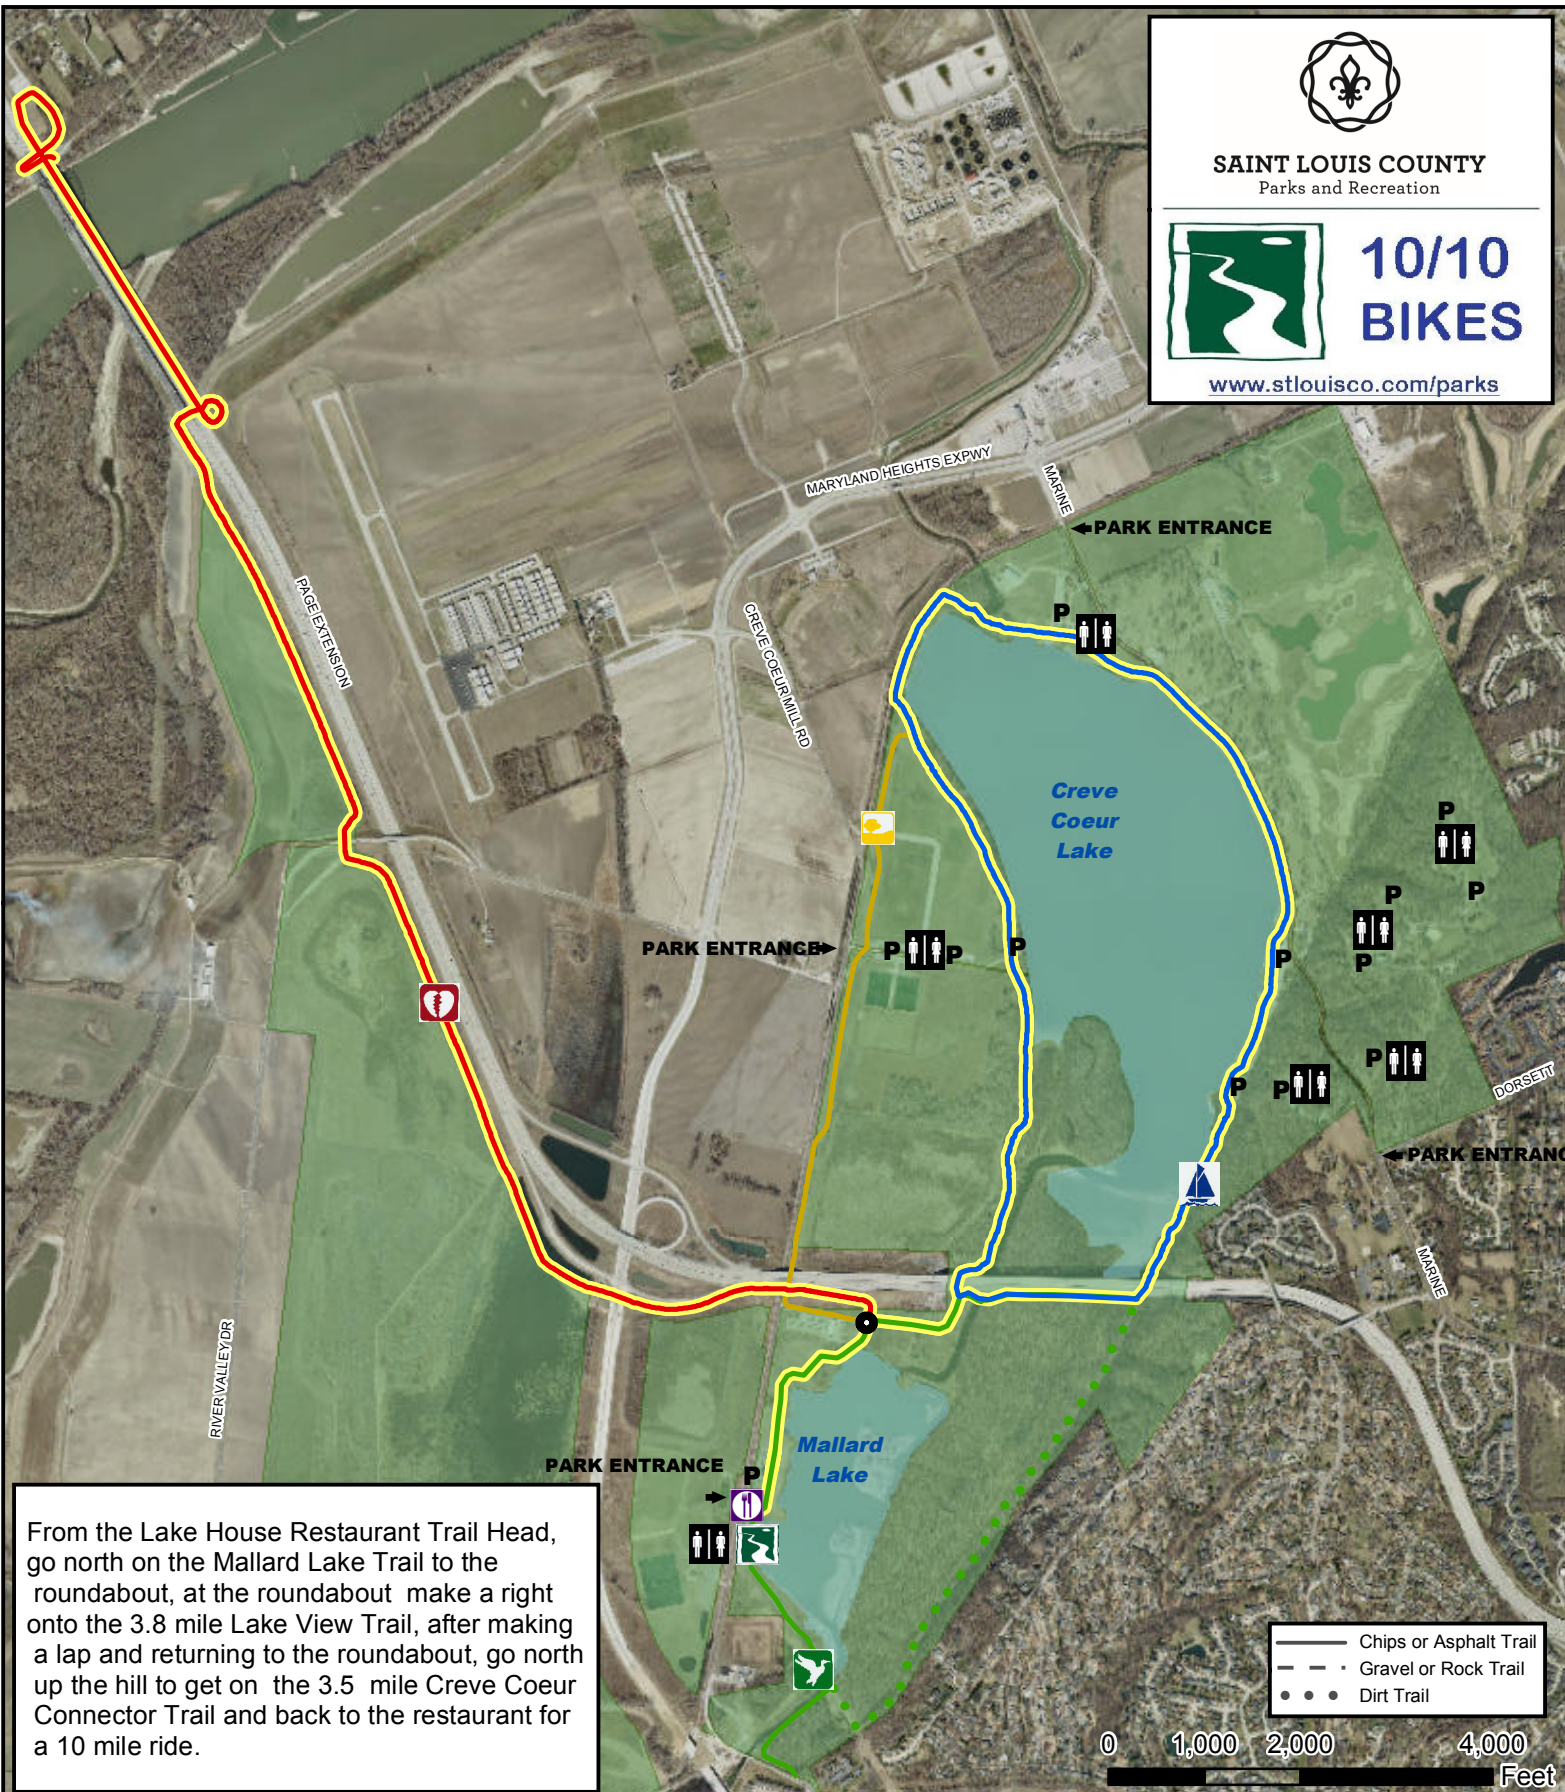

SAINT LOUIS COUNTY  
Parks and Recreation

10/10  
BIKES

[www.stlouisco.com/parks](http://www.stlouisco.com/parks)

From the Lake House Restaurant Trail Head, go north on the Mallard Lake Trail to the roundabout, at the roundabout make a right onto the 3.8 mile Lake View Trail, after making a lap and returning to the roundabout, go north up the hill to get on the 3.5 mile Creve Coeur Connector Trail and back to the restaurant for a 10 mile ride.

- Chips or Asphalt Trail
- Gravel or Rock Trail
- Dirt Trail

### Creve Coeur Lake Memorial Park

2348 Creve Coeur Mill Rd

St. Louis, MO

63146

10/10 Bike Ride

Mallard Lake Trail

Lake View Trail

Creve Coeur Connector Trail

Meadows Loop Trail

Creve Coeur Lakehouse Cafe

Trail Head

Park Boundary

Restroom